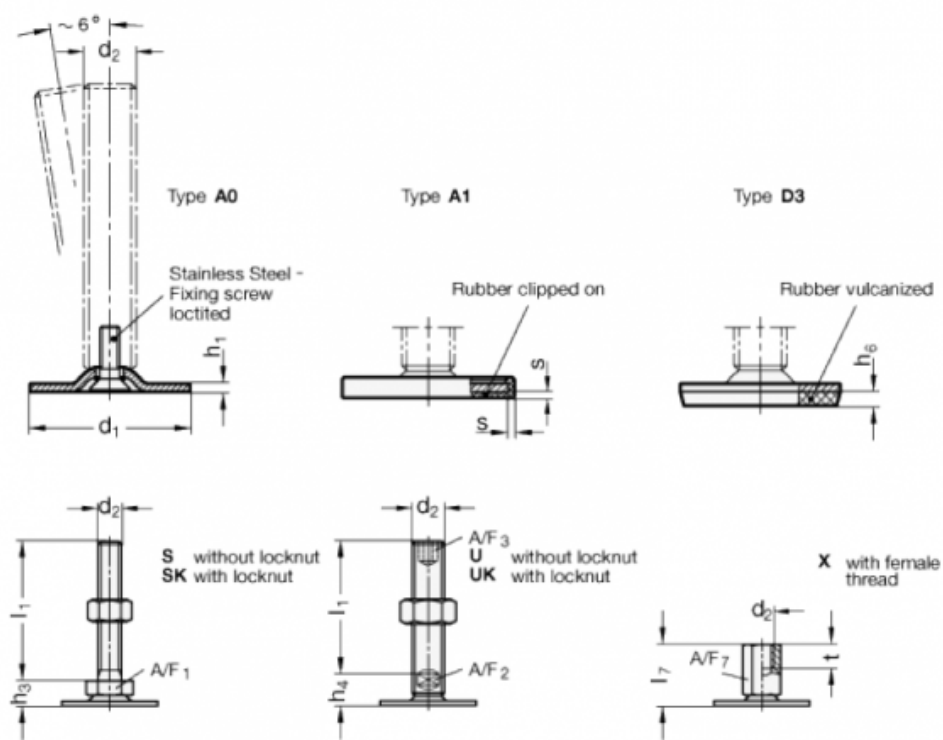

Article number: 204040M16100A3U

Description: E+G levelling foot  
GN 40-40-M16-100-A3-U

Note: U Without nut, Hexagon socket at the top, Wrench flat at the bottom

## Measures

A/F2 = 12

A/F3 = 8

d1 = 40

d2 = M16

h1 = 2

h4 = 17

h6 = 3.5

l1 = 100

s =